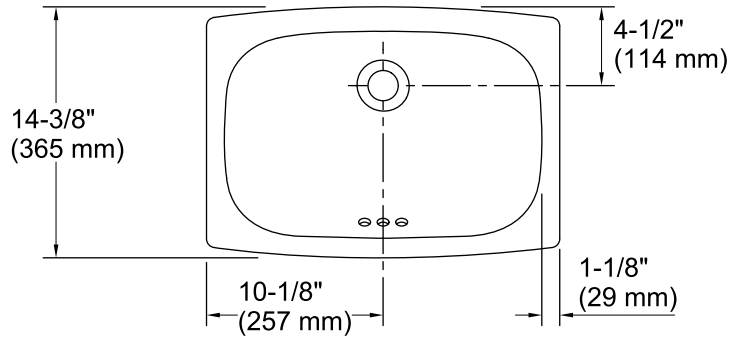

Recommended ADA Installation