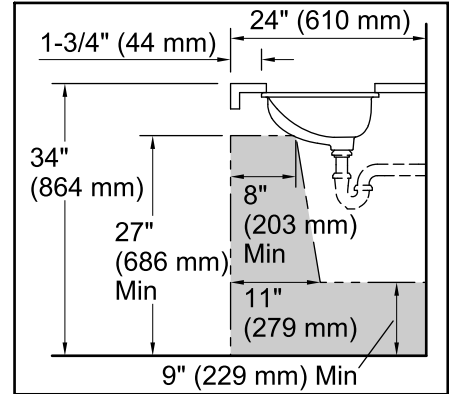

Recommended ADA Installation