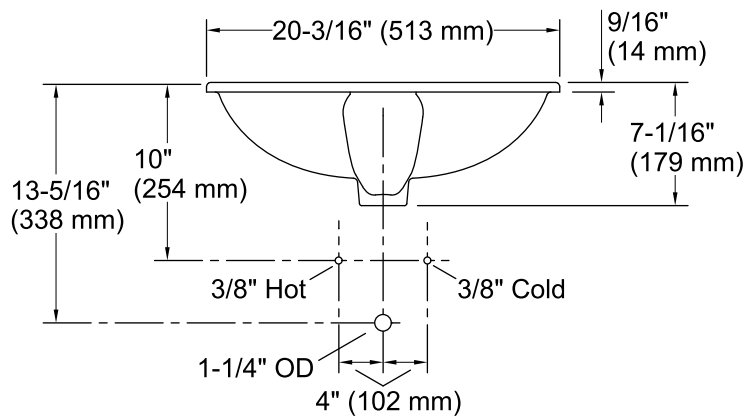

Technical Information

All product dimensions are nominal.

- Bowl configuration: Single
- Installation: Under-mount
- Bowl area (Only): Length: 18-3/16" (462 mm)
  Width: 12-3/16" (310 mm)
  Water depth: 5" (127 mm)
- Drain hole: 1-11/16" (43 mm)

Notes

- Install this product according to the installation instructions.
- Measure your actual product for roughing-in details.
- ADA compliant when installed to the specific requirements of these regulations.